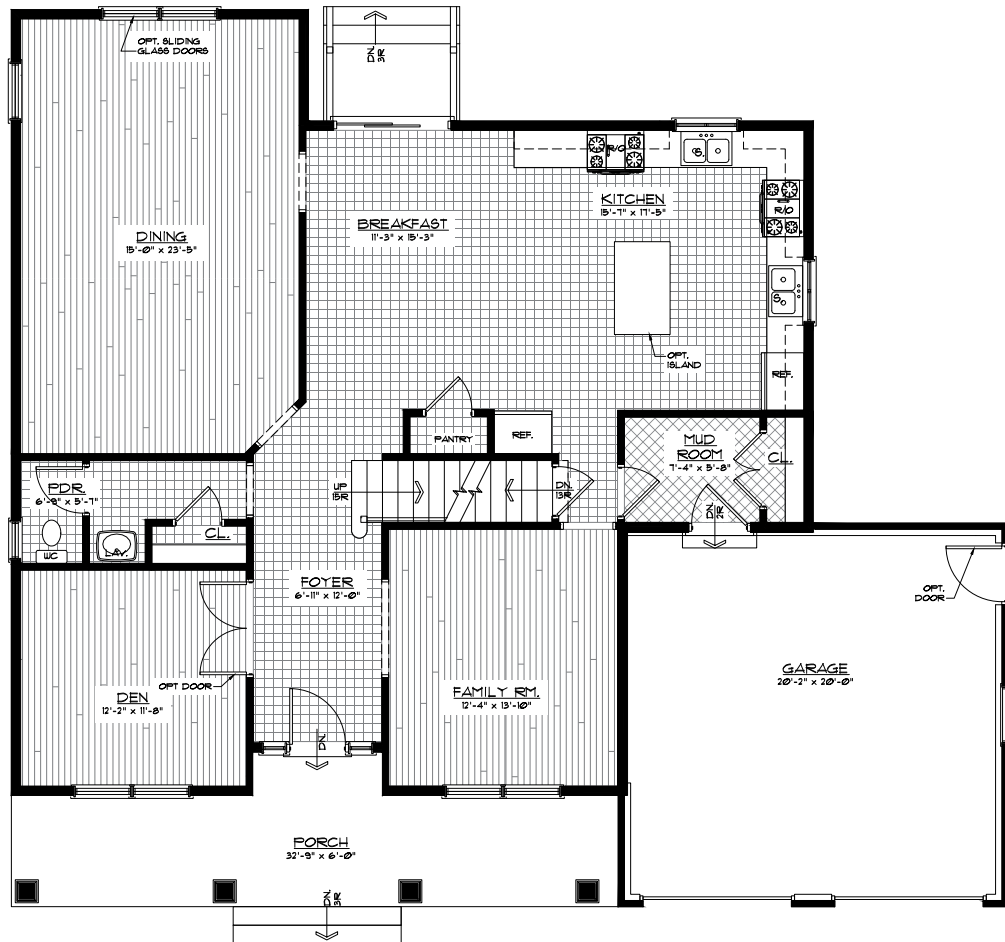

THE ROCKEFELLER

ELEVATION A - 3,010 Sq. Ft.
4 Bedrooms | 3½ Baths | 2-Car Garage

FIRST FLOOR

SECOND FLOOR